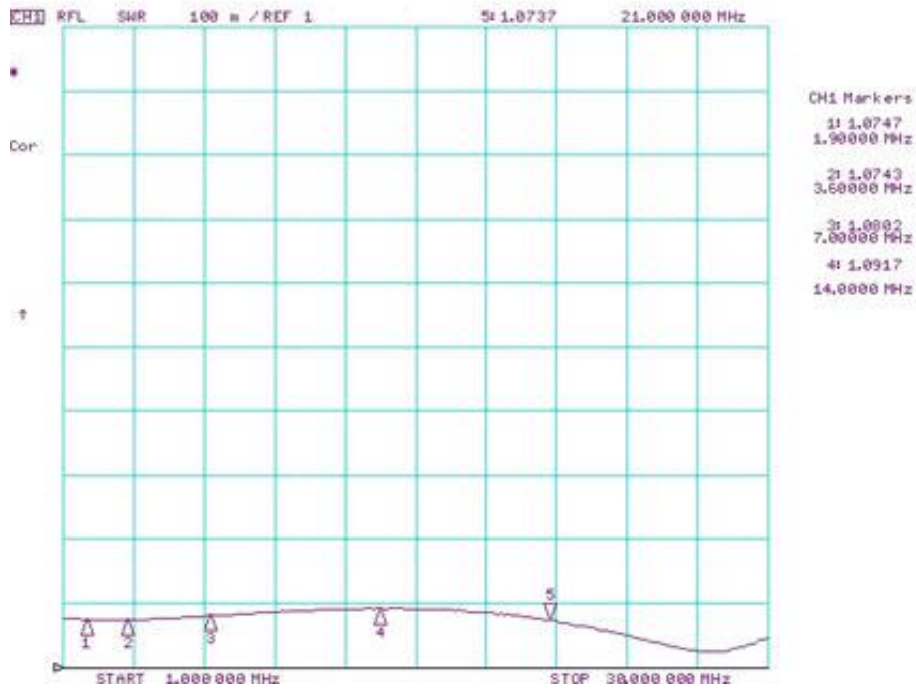

Electrical specifications

Model	Balun
Operating frequency band, MHz	1-30
Impedance ratio	
BR-800-1	1:1
BR-800-2.5	1:2.5
BR-800-4	1:4
BR-800-6	1:6
BR-800-11	1:11
BR-800-16	1:16
Insertion loss, dB	0.2-0.4
Input power, not more, W	1000
Connector	SO-239
Weight, kg	386
Length/Width/Depth, mm	118x100x60
Impedance, Ohm	50

VSWR diagram

2011