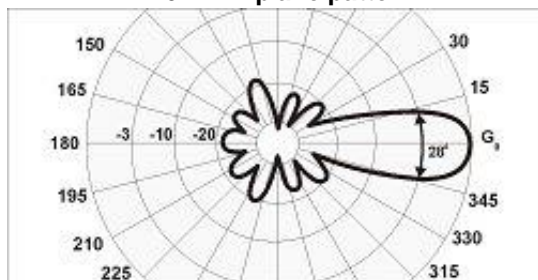

Mechanical specifications

Model	Y16-2m
Height/Length, M	8.5
Mast diameter, mm	35-65 (KP-65)
Construction material	aluminum
Rated Wind Velocity, m/s	25
Temperature Range, °C	from -50 to +50
Connector	N-female

Y16-2m E-plane pattern